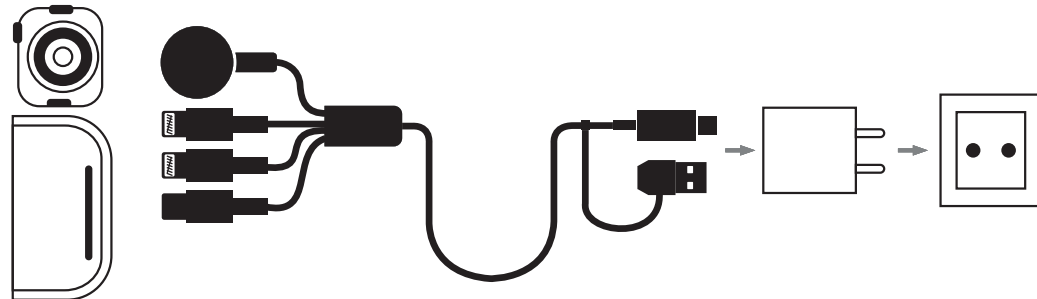

inmove >

4in2 Charging Cable

ENTRADA / INPUT

Type C
USB-A

SAÍDA / OUTPUT

Type C
2 Lightning Charger
Apple Watch Charger

CABO / CABLE

Charging Cable (1.8m)

Certificate Number:HX2207010045E-YN

EMC Directive 2014/30/EU

Applicant : Shenzhen Yinai Intelligent Manufacturing Technology Co., Ltd
Address : 6 Floor, D Building, Huamingcheng High-Tech Park, Matian Street, Guangming Dist, Shenzhen city, Guangdong province, China
Manufacturer : Shenzhen Yinai Intelligent Manufacturing Technology Co., Ltd
Address : 6 Floor, D Building, Huamingcheng High-Tech Park, Matian Street, Guangming Dist, Shenzhen city, Guangdong province, China
Product : WATCH WIRELESS CHARGER
Model : CCL-001, CCL-002, YPE-001, YPE-002, HREOYY-0125, WYM-001, WYM-002, EN-W12, W12, W12-1
Brand Name : N/A
Test Report Number : E07010012-YN
Test Standard : EN 55032:2015/A1:2020
EN 55035:2017/A11:2020